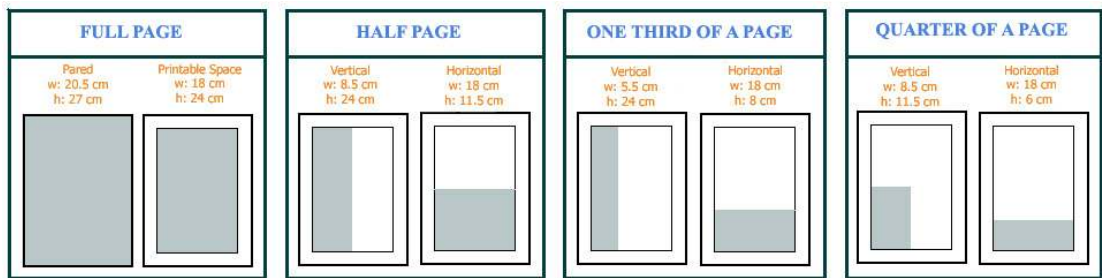

Coloured Advertisement width

1. ¹ Single column 4cm,
2. ² Double column 9cm,
3. ³ Triple column 13,5cm,
4. ⁴ Quadruple column 18cm

Black-and-White Advertisement width

1. ⁵ Single column /yellow pages 5,5cm,
2. ⁶ Double column/ yellow pages 11,5cm,
3. ⁷ Triple column / yellow pages 18cm
4. ⁸ Single column /white pages 4cm,
5. ⁹ Double column / white pages 9cm,
6. ¹⁰ Triple column / white pages 13,5 cm,
7. ¹¹ Quadruple column / white pages 18 cm,
8. ¹² Ads – announcements, the same width with the black-and-white Advertisements
9. ¹³ Minimum shipment per District. Around 105.000 issues shipment all over Greece. Maximum weight of leaflet 50gr.

Special dimensions for advertisements:

Clarifications

ISSUE INDICIA

Dimensions: 20.5cm * 27cm (and 21 cm * 28 cm end to end)

Minimum pages: 80

Print : colored

Yellow pages print: black and white

Quality: cover 115 gr illustration, white pages 65gr illustration,
yellow pages 45 gr

Run: 120.000 issues

ADVERTISEMENT INDICIA

1. PDF or jpg or tiff files
2. 300 dpi resolution
3. e-mail diafimizeis@central.tee.gr
4. Send a draft (if it exists)